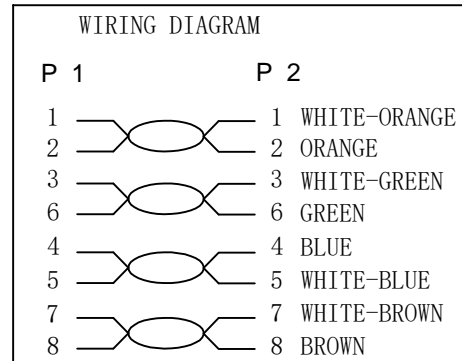

NOTE:

1. 100% OPEN SHORT, MISS WIRE TEST
2. FLUKE CHANNEL TEST
TEST LIMIT:ISO11801 Channel Class E
3. PRINT BLACK WORD:
CAT6 U/UTP 4x2x24AWG/7 PVC ISO11801 & EN50173 & ANSI/TIA568C. 2
4. Reach and ROHS2.0 COMPLIANT

NO.	PARTS NAME	SPECIFICATION STANDARD	QT' Y	REMARK
		NEW		2018-03-21
BY	CHK	REVISION RECORD MODIFICATION	DATE	REV.

COLOUR:WHITE		
ITEM NO.	LENGTH	TOLERANCE (T)
21.99.1526	0.5M	±15mm
21.99.1536	1M	±30mm
21.99.0956	1.5M	±40mm
21.99.1546	2M	±45mm
21.99.1556	3M	±60mm
21.99.1566	5M	±90mm
21.99.1576	7M	±150mm
21.99.1586	10M	±210mm