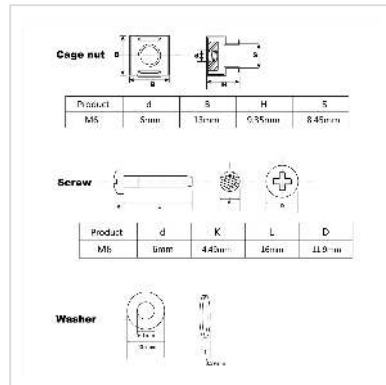

ROLINE Mounting material for 19" components, M6, 100 pieces, black

Product No.	26.50.5005
Manufacturer	ROLINE
Manufacturer No.	26.50.5005
EAN (single piece)	7630049617759

19" mounting material, 100 pieces per set (screw, washer, nut)

- Use a grounding cage nut and a nomel washer at at least one fixing point for standard-compliant grounding
- For attaching front panels, distribution panels or other built-in components to frames, angle profiles or depth struts with rectangular perforations

Scope of delivery

100x pan-head screw, M6 x 16, galvanized, black

100x plastic disc, black

100x cage nut M6, galvanized, black

Technical specifications

Manufacturer	ROLINE
Product group	19"/-10"-Additional accessories
Product type	Mounting material
Colour	black
Weight	900 g
Height of packaging (single piece)	40 mm

Width of packaging (single piece)	100 mm
--------------------------------------	--------

Depth of packaging (single piece)	100 mm
--------------------------------------	--------

Package weight (single piece)	0.8 kg
----------------------------------	--------