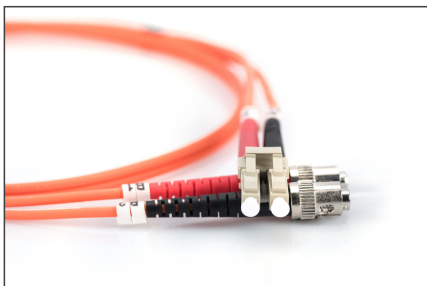

# DIGITUS Fiber Optic Multimode Patch Cord, LC / ST

**DK-2531-01**  
**EAN 4016032249153**

**FO patch cord, duplex, LC to ST MM OM2 50/125 μ, 1 m**

FO patch cord, duplex, LC to ST,MM OM2 50/125 μ, 1 m

**Future-oriented standards and high-end quality for your network.**

- Duplex cable
- LSOH
- Connector with ceramic ferrule
- Cable diameter 3 mm
- Single packed with test-report
- Assortment: Fiber Optic Patch Cables

- Boot: two-color
- Cable type: I-VH 2G50/125μ
- Color cable: orange
- Connector 1: LC
- Connector 2: ST
- Fiber class: OM2
- Fiber diameter: 50/125μ
- Mode: Multimode
- Packaging: DIGITUS Polybag
- Length: 1 m

**More images:**

Part No.	DK-2531-01		
Length	1 m		
Cable Type	Duplex MM 50/125	OM2 LSZH	
	END A	END B	
Connector Type	LC	ST	
Insertion Loss (dB)	0.03	0.18	0.05
Return Loss (dB)	37.6	38.0	38.9
Q.C.	PASS		