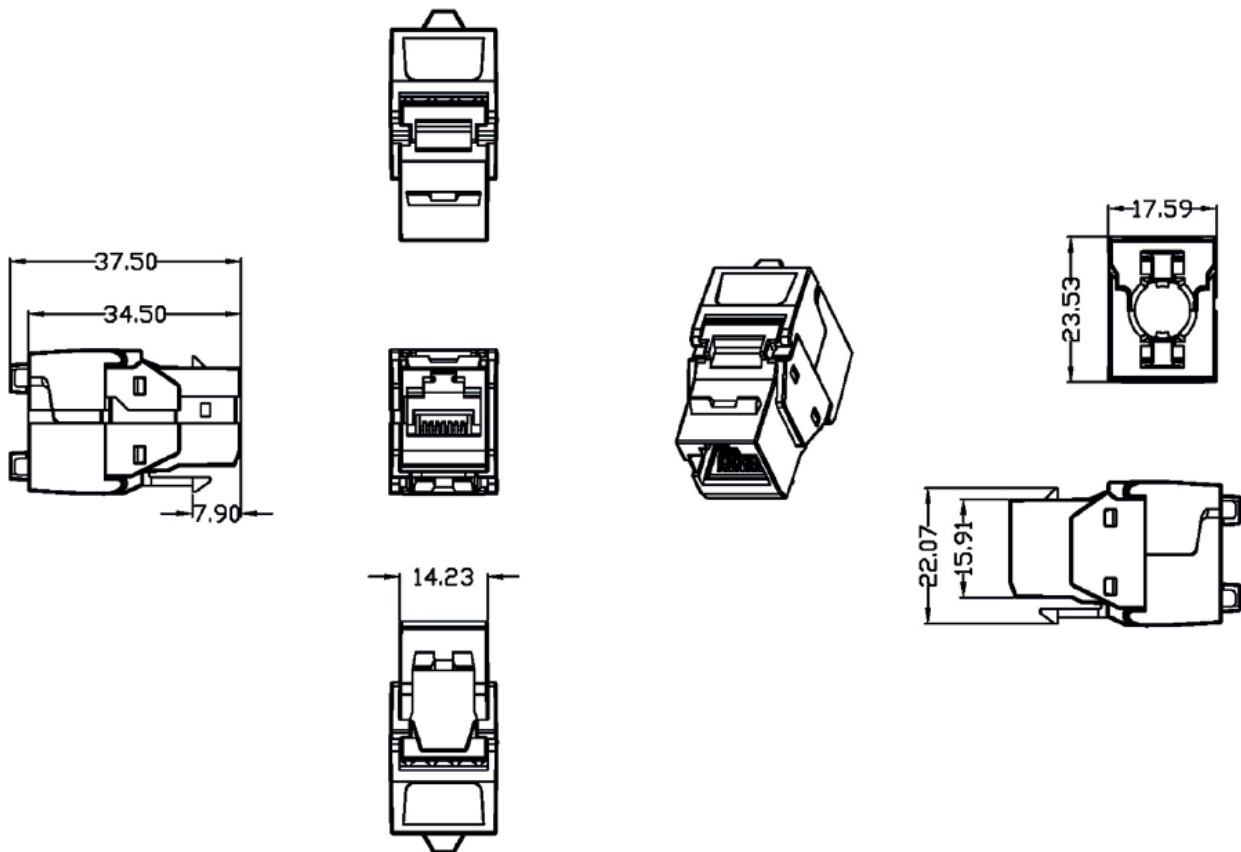

DATASHEET

RJ45 Keystone UTP, Cat.6, component certified, black

This datasheet was created automatically on 22-06-2024 . Technical changes reserved.