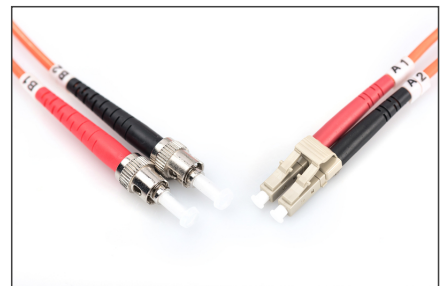

DIGITUS Fiber Optic Multimode Patch Cord, LC / ST

DK-2531-10
EAN 4016032249207

FO patch cord, duplex, LC to ST MM OM2 50/125 μ, 10 m

FO patch cord, duplex, LC to ST,MM OM2 50/125 μ, 10 m

Future-oriented standards and high-end quality for your network.

- Duplex cable
- LSOH
- Connector with ceramic ferrule
- Cable diameter 3 mm
- Single packed with test-report
- Assortment: Fiber Optic Patch Cables

- Boot: two-color
- Cable type: I-VH 2G50/125μ
- Color cable: orange
- Connector 1: LC
- Connector 2: ST
- Fiber class: OM2
- Fiber diameter: 50/125μ
- Mode: Multimode
- Packaging: DIGITUS Polybag
- Length: 10 m

More images:

Part No.	DK-2531-10			
Lenght	10 m			
Cable Type	Duplex MM 50/125		OM2 LSZH	
	END A		END B	
Connector Type	LC		ST	
	0.03	0.18	0.12	0.05
Insertion Loss (dB)	37.6	38.0	38.8	38.9
Return Loss (dB)	PASS			
Q.C.	PASS			