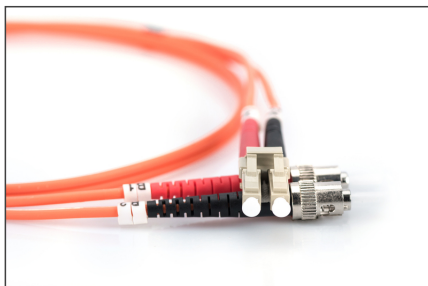

DIGITUS Fiber Optic Multimode Patch Cord, LC / ST

DK-2531-10
EAN 4016032249207

FO patch cord, duplex, LC to ST MM OM2 50/125 μ, 10 m

FO patch cord, duplex, LC to ST,MM OM2 50/125 μ, 10 m

Future-oriented standards and high-end quality for your network.

- Duplex cable
- LSOH
- Connector with ceramic ferrule
- Cable diameter 3 mm
- Single packed with test-report
- Assortment: Fiber Optic Patch Cables

- Boot: two-color
- Cable type: I-VH 2G50/125μ
- Color cable: orange
- Connector 1: LC
- Connector 2: ST
- Fiber class: OM2
- Fiber diameter: 50/125μ
- Mode: Multimode
- Packaging: DIGITUS Polybag
- Length: 10 m

More images:

Part No.	DK-2531-10			
Lenght	10 m			
Cable Type	Duplex MM 50/125		OM2 LSZH	
	END A		END B	
Connector Type	LC		ST	
	0.03	0.18	0.12	0.05
Insertion Loss (dB)	37.6	38.0	38.8	38.9
Return Loss (dB)	PASS			
Q.C.	PASS			