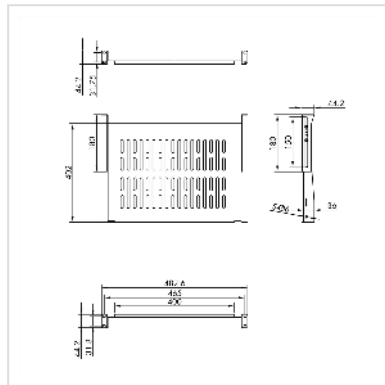

VALUE 19"-Fixed Shelf, 485 x 400mm, 1U, max. 25kg, black

Product No.	26.99.0403
Manufacturer	VALUE
Manufacturer No.	26.99.0403
EAN (single piece)	7630049627093

Mounting rack for installation in 19-inch cabinets and wall-mounted enclosures

- 19" fixed shelf with maximum load capacity of 10 kg (25 kg with angled brackets)
- Suitable for cabinets and wall-mounted enclosures from 600 mm depth
- Angle brackets included

- **REMARK:**

Increased load capacity of 25 kg when using angle brackets (requires rear 19" plane)

Technical specifications

Manufacturer	VALUE
Product group	19"-/10"-Equipment rack
Product type	19"-tool carriers
Colour	black
Extractable	No
19" shelves required for mounting	1
Footprint (WxD)	440 x 400 mm
Max. load capacity	25 kg
Required mounting height	1U

Height	44 mm
Width	485 mm
Depth	400 mm
Weight	2030 g
Height of packaging (single piece)	120 mm
Width of packaging (single piece)	630 mm
Depth of packaging (single piece)	500 mm
Package weight (single piece)	2.2 kg