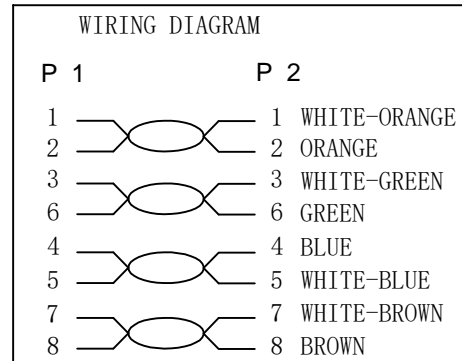

NOTE:

1. 100% OPEN SHORT, MISS WIRE TEST
2. FLUKE CHANNEL TEST
TEST LIMIT:ISO11801 Channel Class E
3. PRINT BLACK WORD:
CAT6 U/UTP 4x2x24AWG/7 PVC ISO11801 & EN50173 & ANSI/TIA568C.2
4. Reach and ROHS2.0 COMPLIANT

COLOUR: GREEN (PANTONE: 3278C)		
ITEM NO.	LENGTH	TOLERANCE (T)
21.99.1523	0.5M	±15mm
21.99.1533	1M	±30mm
21.99.0953	1.5M	±40mm
21.99.1543	2M	±45mm
21.99.1553	3M	±60mm
21.99.1563	5M	±90mm
21.99.1573	7M	±150mm
21.99.1583	10M	±210mm

ITEM NO.	21.99.1523	21.99.1533	21.99.0953	21.99.1543	21.99.1553
	21.99.1563	21.99.1573	21.99.1583		
DESC.	VALUE U/UTP PatchCord CAT.6, PVC, Comp. Lev., green				

NO.	PARTS NAME	SPECIFICATION STANDARD	QT' Y	REMARK	
		NEW		2018-03-21	A
BY	CHK	REVISION RECORD MODIFICATION		DATE	REV.