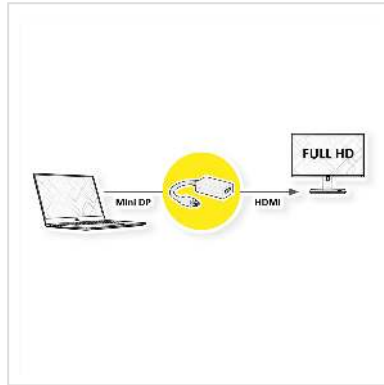

# ROLINE Mini DisplayPort-HDMI Adapter, MiniDP M - HDMI F

<b>Product No.</b>	12.03.3129
<b>Manufacturer</b>	ROLINE
<b>Manufacturer No.</b>	12.03.3129
<b>EAN (single piece)</b>	7611990189403

**roline**  
Designed for Professionals

**2K**

**1080p**  
FULL HD

**Mini DisplayPort to HDMI cable adapter for connecting a graphics card with Mini DP to a monitor with HDMI connection - with a resolution of up to 1920x1080 / 1920x1200 @60Hz!**

- For connecting a graphic card with Mini DisplayPort connector to a HDMI monitor by using a HDMI M-M cable
- Connectors: Mini DisplayPort Male, HMDI Female
- Length: ca. 10 cm
- Remark: The DisplayPort-HDMI adapter is only working in one direction: the DisplayPort plug has to be connected to the source device (e.g. graphic card)

## Technical specifications

Manufacturer	ROLINE
Product group	Adapters, Terminators, Converters
Product type	Mini DisplayPort-HDMI Adapter
Colour	white
Length	0.1 m

Max. resolution	1920 x 1080 / 1920 x 1200 @60Hz (2K, Full HD)
Side 1 connection (PC)	Mini DisplayPort Male
Side 2 connection (Peripherals)	HDMI Female
Side 1 Connector Type	Mini DisplayPort
Side 1 Connector Gender	Male
Side 2 Connector Type	HDMI Type A
Side 2 Connector Gender	Female
Active / Passive	Passive
Area of application	External
Weight	18.3 g
Height of packaging (single piece)	20 mm
Width of packaging (single piece)	110 mm
Depth of packaging (single piece)	200 mm
Package weight (single piece)	0.026 kg