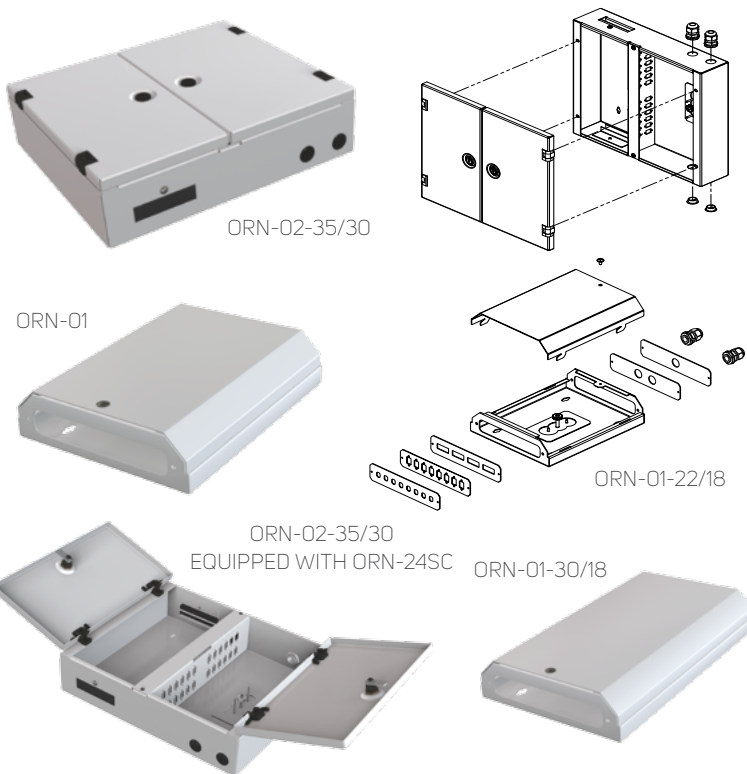

WALL-MOUNTING FIBER-OPTIC SPLICE BOXES

Code	Type	W x H (mm)	Package
ORN-01-30/18	Single	300x180	1 pc
ORN-01-22/18	Single	220x180	1 pc
ORN-02-35/30	Double	350x300	1 pc

PANELS FOR WALL-MOUNTING FIBER-OPTIC SPLICE BOXES		
ORN-01-30/18 and ORN-01-22/18	ORN-02-35/30	Package
ORN-M-8ST	ORN-24ST	1 pc
ORN-M-8SC	ORN-24SC	1 pc
ORN-M-4DSC	ORN-12DSC	1 pc
ORN-M-1PG	ORN-24FC	1 pc
ORN-M-2PG	ORN-12FCD	1 pc
ORN-M-8FC	-	1 pc
ORN-M-4FCD	-	1 pc

- Wall-mounting fiber-optic splice boxes (used to terminate optical cables)
- Types:
  1. double – size 350x300 mm; equipped with double-leaf door and lock
  2. single – size 300x180 mm or 220x180 mm
- Modular panels with holes for couplings – see table below (must be ordered separately)
- In double FO splice-box up to 24 positions for ST or SC or FC or 12 DSC or FCD adapters
- In single FO splice-box up to 8 positions for ST or SC or FC or 4 DSC or FCD adapters
- Holes not in use can be covered with blank modules
- Cable entry through PG couplings (PG 9 for ORN-01 and PG 11 for ORN-02)
- Installation kit for splice cassette (ORO-K2000) included
- Color: powder-coated RAL 7035
- Package includes:
  - ORN-01-xx/xx: 1x WM box (box with cover), 1x screw M4, 4x screws M3, 1x nut M5
  - ORN-02-xx/xx: 1x WM box (box with 2 doors), 2x PG11 with nuts, 2x Cover of opening for PG, 2x screws M4, 1x nut M5
  - ORN-M-xxxx, ORN-xxxxx: 1x panel