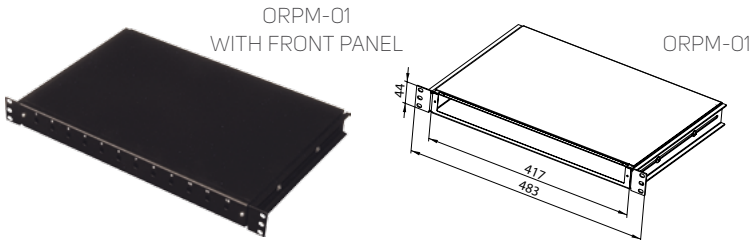

FIBER-OPTIC PRODUCTS

19" FIXED FIBER-OPTIC SPLICE BOX

- Type: fixed
- Height: 1U
- Modular front panels not included (see below)
- Up to 24 positions for FO couplings
- Front panel must be selected and ordered separately
- Cable entry openings in rear

- Holes not in use can be covered with blank modules
- Installed in racks with adjustable holders
- Installation kit for splice cassettes and inner organizer (included)
- Wide range of accessories (optional)
- Color: powder-coated RAL 9005

- Package includes:
 - ORPM-01: 1x fibre-optic box, 2x cable holders, 2x 19" brackets, 4x screws M5, 2x screws M4
 - OR-xxxx: 1x front panel

Code	H (in U)	W	D (mm)	Description	Package
ORPM-01	1	19"	300	Fixed	1 pc

- Used to terminate optical cables in racks
- Type: telescopic
- Height: 1U
- Modular front panels not included – see table on page 115
- Up to 24 positions for FO couplings
- Front panel must be selected and ordered separately
- Cable entry openings in rear
- Holes not in use can be covered with blank modules
- Installs into racks with two sliding holders
- Installation kit for splice cassettes and inner organizer included (ORVM-01 only)
- Wide range of accessories (optional)
- Color: powder-coated RAL 9005
- Package includes:
 - ORVM-01: 1x fibre-optic box, 2x cable holders, 2x screws M4
 - ORVE-01-250: 1x fibre-optic box, 2x 19" brackets, 6x screws M4