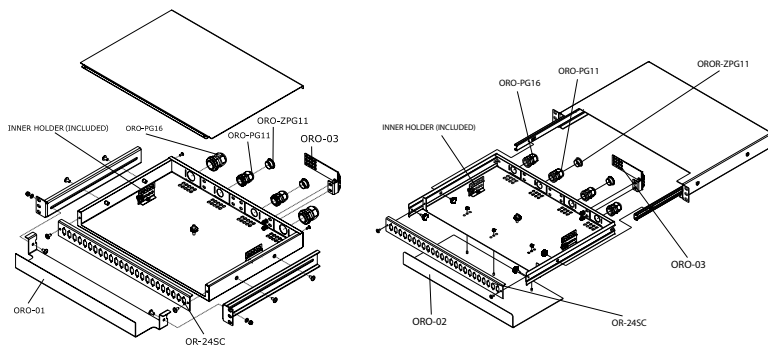

TYPES OF MODULAR FRONT PANELS					
Code	Number of holes for FO couplings				Package
	8	12	16	24	
OR-xxST	yes	yes	yes	yes	1 pc
OR-xxSC	yes	yes	yes	yes	1 pc
OR-xxDSC	yes	yes	yes	yes*	1 pc
OR-xxFC	yes	yes	yes	yes	1 pc
OR-xxFCD	yes	yes	yes	yes	1 pc

* Without numbering and holes for screws

Note: All dimensions in mm