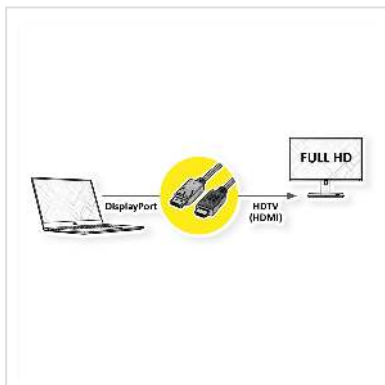

VALUE DisplayPort Cable, DP - HDTV, M/M, black, 1 m

Product No. 11.99.5780
Manufacturer VALUE
Manufacturer No. 11.99.5780
EAN (single piece) 7611990134144

2K

DisplayPort to HDTV cable for transferring content from your graphics card (DisplayPort) to your TV (HDTV) - with a quality of up to 1920x1080 @60Hz, incl. audio transmission!

- HDTV is the standard for digital video transmission in the TV/multimedia sector for e. g.: Connection of a TV set with HDMI interface to a playback device with DisplayPort connection.
- Cable with one DisplayPort and one HDTV plug. DisplayPort is signal compatible with HDMI.
- Note: A DisplayPort HDTV cable can only be used in one direction: the DisplayPort connector can only be used on the data source side (e.g. graphics card).

Technical specifications

Manufacturer	VALUE
Product group	Cable
Product type	DP HDTV cable
Colour	black
Length	1 m
Transfer quality	DisplayPort v1.1
Max. resolution	1920 x 1080 / 1920 x 1200 @60Hz (2K, Full HD)

side 1 connector	DisplayPort M
side 2 connector	HDTV M
Side 1 Connector Type	DisplayPort
Side 1 Connector Gender	Male
Side 2 Connector Type	HDTV
Side 2 Connector Gender	Male
Area of application	External
Cable shielding	Screened
Weight	70.6 g
Height of packaging (single piece)	10 mm
Width of packaging (single piece)	130 mm
Depth of packaging (single piece)	120 mm
Package weight (single piece)	0.1 kg