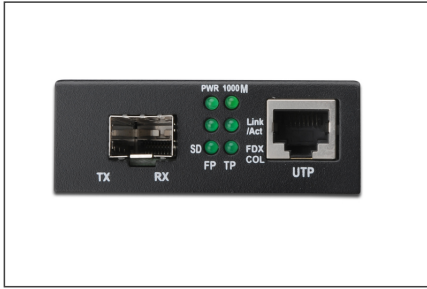

More images: