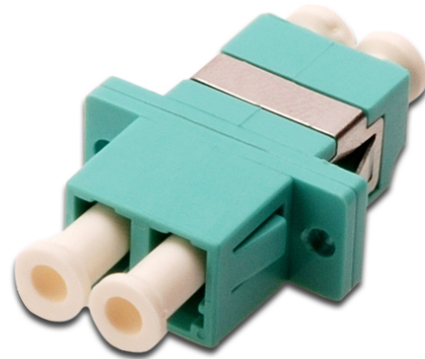

# DIGITUS LC / LC Coupler, Multimode

DN-96009-1  
 EAN 4016032335917

**FO coupler, duplex, LC to LC, MM, color aqua, OM3 ceramic sleeve, polymer housing, incl. screws**

The high quality DIGITUS® fiber optic couplers with ceramic ferrule are the perfect supplement for the assembling of splice boxes. Due to constant quality controls and the accurate processing, the couplers guarantee an optimal performance and link quality. Each coupler is equipped with a dust protection cup, to protect the ferrules against dust. Moreover the couplers are delivered with the suitable mounting material, so that they can be installed and fixed to the front panels immediatly. The perfect performance is achieved by using the DIGITUS® Pigtails, which are also high quality manufactured and

whose connectors interact with the couplers in the best of possible ways.

**The best solution for Splice Boxes**

- LC / LC
- Duplex
- Multimode
- Ceramic Sleeve
- Polymer housing
- Aqua color
- Incl. mounting material