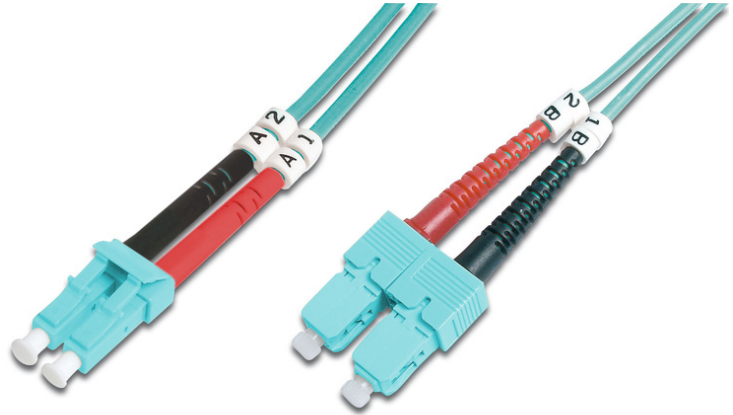

DIGITUS Fiber Optic Multimode Patch Cord, OM 3, LC / SC

DK-2532-10/3
EAN 4016032249627

FO patch cord, duplex, LC to SC MM OM3 50/125 μ, 10 m

FO patch cord, duplex, LC to SC,MM OM3 50/125 μ, 10 m

Future-oriented standards and high-end quality for your network.

- Duplex cable
- LSOH
- Connector with ceramic ferrule
- Cable diameter 3 mm
- Single packed with test-report
- Assortment: Fiber Optic Patch Cables

- Boot: two-color
- Cable type: I-VH 2G50/125μ
- Color cable: aqua
- Connector 1: LC
- Connector 2: SC
- Fiber class: OM3
- Fiber diameter: 50/125μ
- Mode: Multimode
- Packaging: DIGITUS Polybag
- Length: 10 m

More images:

Part No.	DK-2532-10/3			
Length	10 m			
Cable Type	Duplex MM 50/125		OM3 LSZH	
	END A		END B	
Connector Type	LC		SC	
Insertion Loss (dB)	0.17	0.1	0.14	0.08
Return Loss (dB)	32.2	39.2	34.9	35.3
Q.C.	PASS			