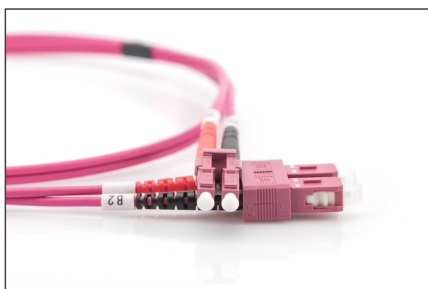

# DIGITUS Fiber Optic Multimode Patch Cord, OM4, LC / SC

DK-2532-03-4  
 EAN 4016032308935

**FO patch cord, duplex, LC to SC MM OM4 50/125 μ, 3 m**

FO patch cord, duplex, LC to SC,MM OM4 50/125 μ, 3 m

**Future-oriented standards and high-end quality for your network.**

- Duplex cable
- LSOH
- Connector with ceramic ferrule
- Cable diameter 3 mm
- Single packed with test-report
- Color: RAL 4003
- Assortment: Fiber Optic Patch Cables
- Boot: two-color

- Cable diameter: 3 mm
- Cable jacket: LSOH
- Cable type: I-VH 2G50/125μ
- Color cable: erika violet
- Connector 1: LC
- Connector 2: SC
- Fiber class: OM4
- Fiber diameter: 50/125μ
- Mode: Multimode
- Packaging: DIGITUS Polybag
- Length: 3 m

**More images:**

Part No.	DK-2532-03-4			
Lenght	3 m			
Cable Type	Duplex MM 50/125		OM4 LSZH	
	END A		END B	
Connector Type	LC		SC	
	0.16	0.13	0.15	0.14
Insertion Loss (dB)	41.20	39.10	38.20	42.30
Return Loss (dB)	PASS			
Q.C.				