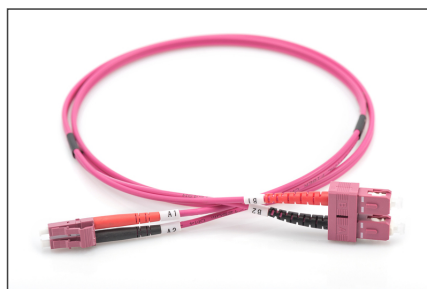

# DIGITUS Fiber Optic Multimode Patch Cord, OM4, LC / SC

DK-2532-03-4  
 EAN 4016032308935

**FO patch cord, duplex, LC to SC MM OM4 50/125 μ, 3 m**

FO patch cord, duplex, LC to SC,MM OM4 50/125 μ, 3 m

**Future-oriented standards and high-end quality for your network.**

- Duplex cable
- LSOH
- Connector with ceramic ferrule
- Cable diameter 3 mm
- Single packed with test-report
- Color: RAL 4003
- Assortment: Fiber Optic Patch Cables
- Boot: two-color

- Cable diameter: 3 mm
- Cable jacket: LSOH
- Cable type: I-VH 2G50/125μ
- Color cable: erika violet
- Connector 1: LC
- Connector 2: SC
- Fiber class: OM4
- Fiber diameter: 50/125μ
- Mode: Multimode
- Packaging: DIGITUS Polybag
- Length: 3 m

**More images:**

Part No.	DK-2532-03-4			
Lenght	3 m			
Cable Type	Duplex MM 50/125		OM4 LSZH	
	END A		END B	
Connector Type	LC		SC	
	0.16	0.13	0.15	0.14
Insertion Loss (dB)	41.20	39.10	38.20	42.30
Return Loss (dB)	PASS			
Q.C.				