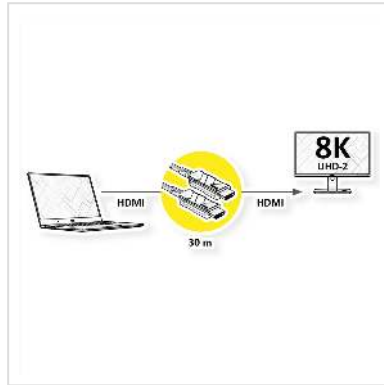

# ROLINE Cable UHD HDMI Active Optical (AOC), M/M, 30 m

<b>Product No.</b>	14.01.3483
<b>Manufacturer</b>	ROLINE
<b>Manufacturer No.</b>	14.01.3483
<b>EAN (single piece)</b>	7630049619319

**roline**  
Designed for Professionals

**4320p**  
UHD-2

**8K**

**3D**  
capable

**HDR**

**With our UHD (7680x4320 @60Hz) capable HDMI fiber cable you have the possibility to establish a connection of up to 30m between your devices. The active cable (AOC) does not require a separate power supply and is particularly well suited for routing in a cable duct.**

- Total length of the terminal distance (e.g., from notebook / laptop to beamer or PC to monitor): 30 meters
- Hardware solution, no software required
- No external power supply required
- Low plug dimensions
- Maximum resolution of up to 7680x4320 @60Hz

## Technical specifications

Manufacturer	ROLINE
Product group	Cable
Product type	HDMI Ultra HD with Ethernet Cable
Colour	black
Length	30 m

Transfer quality	HDMI Ultra High Speed (HDMI 2.1)
Max. resolution	7680 x 4320 @60Hz (8K, UHD-2)
Side 1 Connector Type	HDMI Type A
Side 1 Connector Gender	Male
Side 2 Connector Type	HDMI Type A
Side 2 Connector Gender	Male
Area of application	External
Cable shielding	Screened
Weight	929.9 g
Height of packaging (single piece)	50 mm
Width of packaging (single piece)	100 mm
Depth of packaging (single piece)	100 mm
Package weight (single piece)	0.5 kg