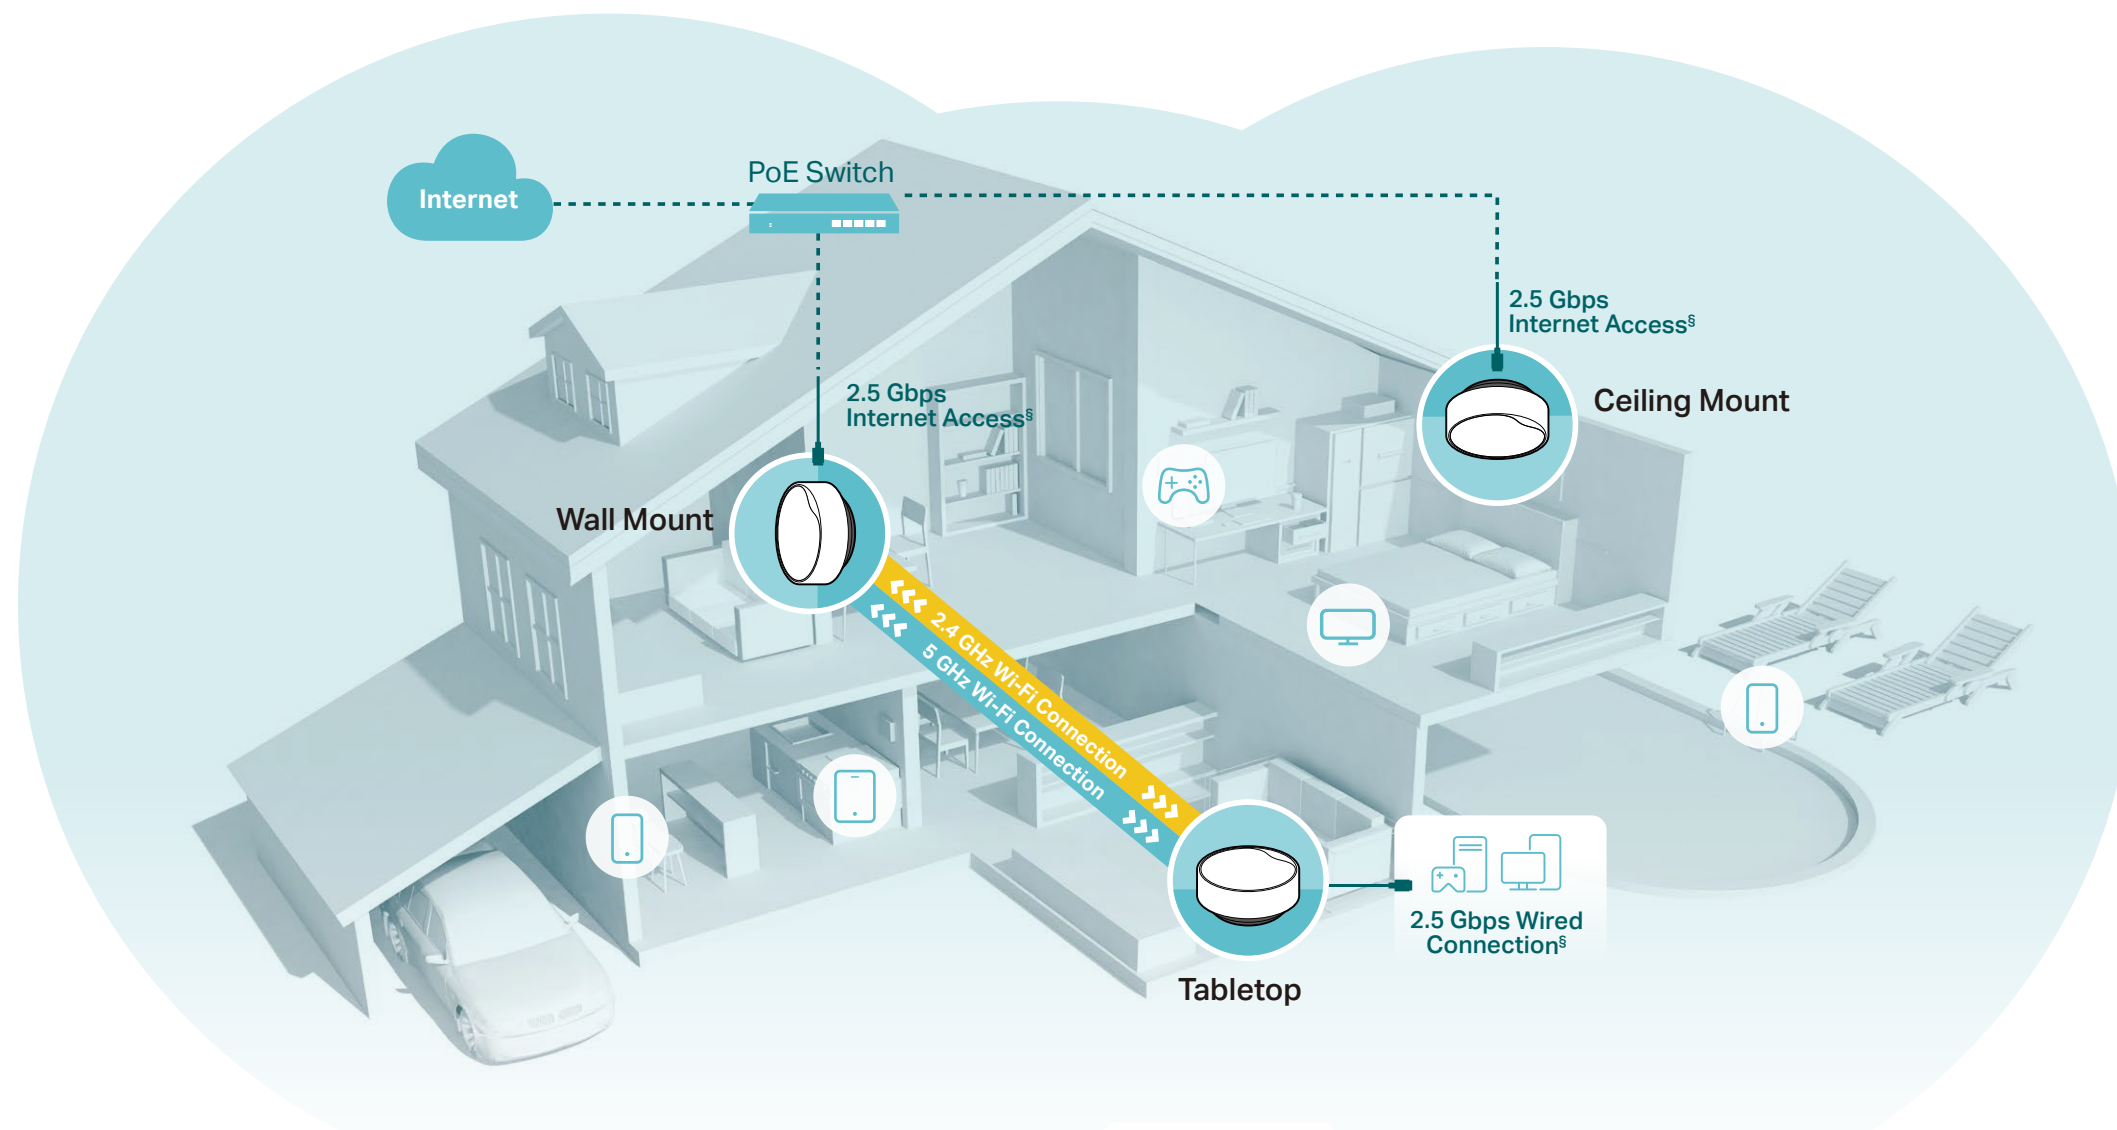

## Multi-Scenario PoE Mesh Wi-Fi

Ceiling Mount

Wall Mount

Tabletop

Deco X50-PoE

## Multi-Scenario PoE Mesh Wi-Fi

### Flexible in Every Way

Deco X50-PoE lets you install, power, and access the internet exactly as you need. Place it on a tabletop or install it on a ceiling or wall with our adaptive accessories.

Multiple Installation Options

### Seamless AI-Driven Mesh

Deco Mesh forms a unified network with built-in AI-Roaming technology creating the ideal Wi-Fi solution for your home. Walk to any room and enjoy seamless streaming at the fastest possible speeds.‡