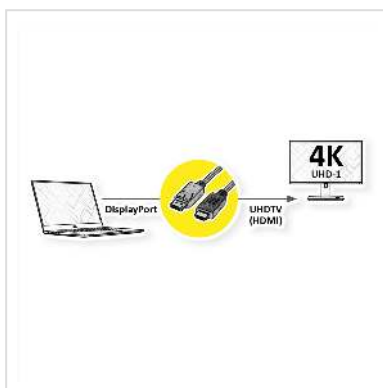

# VALUE DisplayPort Cable, DP - UHDTV, M/M, black, 2 m

<b>Product No.</b>	11.99.5786
<b>Manufacturer</b>	VALUE
<b>Manufacturer No.</b>	11.99.5786
<b>EAN (single piece)</b>	7611990145256

**DisplayPort to UHDTV cable for transferring content from your graphics card (DisplayPort) to your TV (UHDTV) - with a quality of up to 3840x2160 @60Hz, incl. audio transmission!**

- UHDTV is the standard for digital video transmission in the TV/multimedia sector for e. g.: Connection of a TV set with HDMI interface to a playback device with DisplayPort connection.
- Cable with one DisplayPort and one HDTV plug. DisplayPort is signal compatible with HDMI.
- Note: A DisplayPort UHDTV cable can only be used in one direction: the DisplayPort connector can only be used on the data source side (e.g. graphics card).

## Technical specifications

Manufacturer	VALUE
Product group	Cable
Product type	DP UHDTV cable
Colour	black
Length	2 m
Transfer quality	DisplayPort v1.2

Max. resolution	3840 x 2160 @60Hz (4K, UHD-1)
side 1 connector	DisplayPort M
side 2 connector	UHDTV M
Side 1 Connector Type	DisplayPort
Side 1 Connector Gender	Male
Side 2 Connector Type	UHDTV
Side 2 Connector Gender	Male
Area of application	External
Cable shielding	Screened
Weight	125.5 g
Height of packaging (single piece)	20 mm
Width of packaging (single piece)	170 mm
Depth of packaging (single piece)	160 mm
Package weight (single piece)	0.1 kg