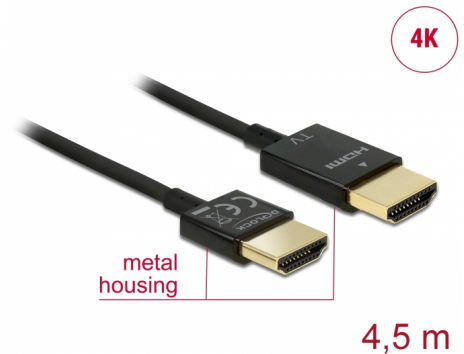

Delock Cable High Speed HDMI with Ethernet - HDMI-A male > HDMI-A male 3D 4K 4.5 m Active Slim High Quality

Description

This High Quality High Speed HDMI with Ethernet cable by Delock stands out due to its slim diameter and its short connectors. The triple shielded cable combines fast data transfer as well as audio- / video- and Ethernet connection. Due to the support of a maximum bandwidth of 18 Gb/s, 4K content (maximum frame rate 60 Hz), 3D content in 4K resolution (maximum frame rate 24 Hz) and content in 21:9 cinema aspect ratio can now be displayed. The cable allows the simultaneous transmission of two video channels to display video streams for two users on one screen, as well as the simultaneous transmission of up to four audio channels. The quality of audio transmissions is significantly improved by the sampling rate of up to 1536 kHz.

Item no. 84775

EAN: 4043619847754

Country of origin: China

Package: Zip poly bag

Special features

- Extra short connectors with full metal shielding
- Especially slim cable diameter

Technical details

- Connector:
 - High Speed HDMI-A 19 pin male >
 - High Speed HDMI-A 19 pin male
- Chipset: Spectra7 PRA1711s
- High Speed HDMI with Ethernet (HEC) specification
- Cable gauge: 36 AWG
- Cable diameter: ca. 3.2 mm
- Twisted-pair cabling
- Copper conductor
- Gold-plated connector
- Triple shielded cable