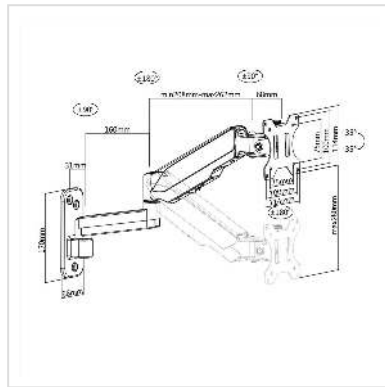

VALUE LCD Monitor Arm, Wall Mount, 5 Joints, Pivot, black

Product No.	17.99.1191
Manufacturer	VALUE
Manufacturer No.	17.99.1191
EAN (single piece)	7630049613003

Wall mountable monitor arm, for easy and reliable adjustment of a monitor weighing up to 8kg and VESA 75 / 100!

This single, height adjustable monitor arm makes your workstation more efficient: you gain more workspace and will be able to adjust the monitor height according to your personal demands - flawlessly and easy.

- Designed for one monitor
- Detachable, 360° rotatable VESA plate enables an easy installation and handling
- The aluminium arm is easy to adjust for swinging into any position
- The display can be tilted to any angle you need
- Spring assistant system easily adjusts the height of monitor
- Load capacity: up to 8kg
- Meets VESA 75 (75x75mm) or VESA 100 (100x100mm)
- Arm length: up to 453mm

Technical specifications

Manufacturer	VALUE
Product group	LCD-Monitor arms
Product type	Monitor Arms, wall mount
Colour	black
Length	453 mm

Load capacity	8 kg
Quantity of pivots	5
Fixing	Wall Mount
Maximal arm length	453 mm
Adjustments	Adjustable spring gauge
Inclinable	Yes
Height adjustable	Yes
Rotatable	Yes
Number of monitors	1
VESA 75 x 75 mm	Yes
VESA 100 x 100 mm	Yes
Material group	metal
Weight	1871.6 g
Height of packaging (single piece)	80 mm
Width of packaging (single piece)	220 mm
Depth of packaging (single piece)	370 mm
Package weight (single piece)	2.1 kg