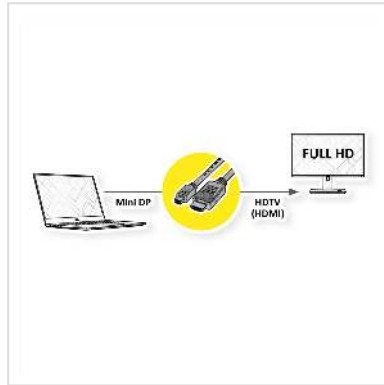

ROLINE Mini DisplayPort Cable, Mini DP-HDTV, M/M, black, 1 m

| | |
|---------------------------|---------------|
| Product No. | 11.04.5790 |
| Manufacturer | ROLINE |
| Manufacturer No. | 11.04.5790 |
| EAN (single piece) | 7611990133987 |

roline
Designed for Professionals

2K

Mini DisplayPort to HDTV cable for transferring content from your graphics card (DisplayPort) to your TV (HDTV) - with a quality of up to 1920x1080 @60Hz, incl. audio transmission!

- HDTV is the standard for digital video transmission in the TV/multimedia sector for e. g.: Connection of a TV set with HDMI interface to a player with Mini DisplayPort connection.
- Cable with one Mini DisplayPort and one HDTV plug. DisplayPort is signal compatible with HDMI.
- Note: A DisplayPort HDTV cable can only be used in one direction: the Mini DisplayPort connector can only be used on the data source side (e. g. graphics card, Macbook, Ultrabook, laptop/notebook or PC).

| | |
|------------------------------------|---|
| Transfer quality | DisplayPort v1.1 |
| Max. resolution | 1920 x 1080 / 1920 x 1200 @60Hz (2K, Full HD) |
| side 1 connector | HDTV M |
| side 2 connector | DisplayPort Mini M |
| Side 1 Connector Type | Mini DisplayPort |
| Side 1 Connector Gender | Male |
| Side 2 Connector Type | HDTV |
| Side 2 Connector Gender | Male |
| Area of application | External |
| Cable shielding | Screened |
| Weight | 51.8 g |
| Height of packaging (single piece) | 30 mm |
| Width of packaging (single piece) | 150 mm |
| Depth of packaging (single piece) | 130 mm |
| Package weight (single piece) | 0.057 kg |