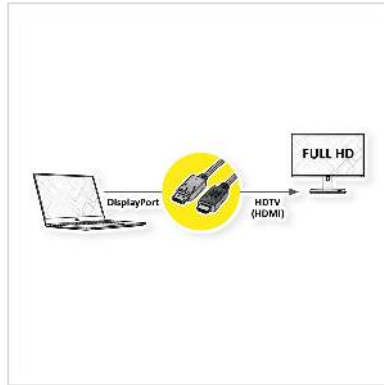

ROLINE DisplayPort Cable, DP - HDTV, M/M, black, 3 m

Product No.	11.04.5782
Manufacturer	ROLINE
Manufacturer No.	11.04.5782
EAN (single piece)	7611990133680

2K

DisplayPort to HDTV cable for transferring content from your graphics card (DisplayPort) to your TV (HDTV) - with a quality of up to 1920x1080 @60Hz, incl. audio transmission!

- HDTV is the standard for digital video transmission in the TV/multimedia sector for e. g.: Connection of a TV set with HDMI interface to a player with DisplayPort connection.
- Cable with one DisplayPort and one HDTV plug.
- Note: A DisplayPort HDTV cable can only be used in one direction: the DisplayPort connector can only be used on the data source side (e. g. graphics card).

Technical specifications

Manufacturer	ROLINE
Product group	Cable
Product type	DP HDTV cable
Colour	black
Length	3 m
Transfer quality	DisplayPort v1.1

Max. resolution	1920 x 1080 / 1920 x 1200 @60Hz (2K, Full HD)
side 1 connector	DisplayPort Stecker
side 2 connector	HDTV M
Side 1 Connector Type	DisplayPort
Side 1 Connector Gender	Male
Side 2 Connector Type	HDTV
Side 2 Connector Gender	Male
Area of application	External
Cable shielding	Screened
Weight	120.5 g
Height of packaging (single piece)	30 mm
Width of packaging (single piece)	160 mm
Depth of packaging (single piece)	200 mm
Package weight (single piece)	0.135 kg