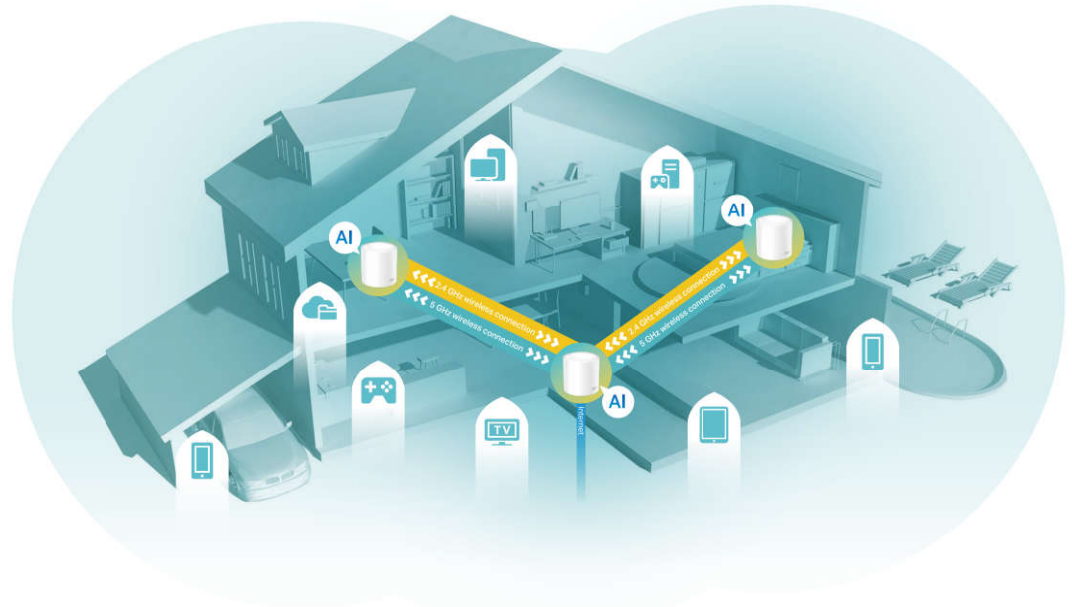

deco™

AX1500

Whole Home Mesh Wi-Fi 6 System

Superior Mesh Wi-Fi, Everywhere

Deco X10

Highlights

AI-Driven Mesh, Customized Wi-Fi for You

Armed with AI-Driven Mesh technology, Deco X10 automatically learns and improves itself from experience. This provides the ideal mesh Wi-Fi unique to your home and network environment. Walk through your home and enjoy seamless streaming at the fastest possible speeds.

Improved Capacity for More Connections

Unrivaled Wi-Fi 6 Speed up to 1.5 Gbps[†]

Immersive Streaming, No More Buffering

Wi-Fi Dead-Zone Killer

Eliminate weak signal areas with a clearer, stronger whole home Wi-Fi generated from Wi-Fi 6. No more searching around for a stable connection.[^]

Deco units work together to form a unified network with a single network name. Walk through your home and stay connected with the fastest possible speeds.[‡]

Parental Controls

Limit online time and block inappropriate websites according to unique profiles created for each family member.

Easy Setup by Deco App

Easily set up Decos and find the ideal spot to place each unit

- **Auto Connection Test** – Tests the internet connection of your Decos and helps to identify a suitable location for them
- **Remote Management** – Manages your Deco network from a smartphone or tablet via the app, no matter where you find yourself
- **Online Upgrade** – Keeps informed of the latest firmware updates