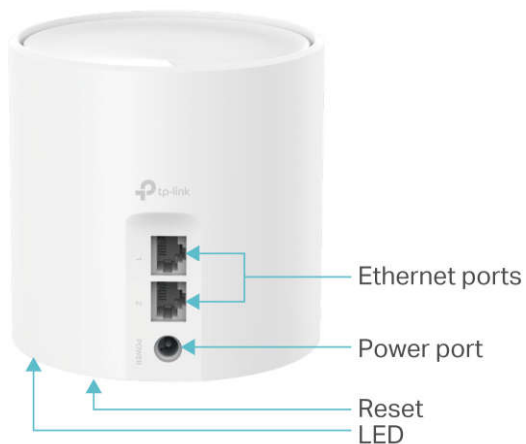

- **Wireless Router Mode** – Creates an instant private wireless network
- **Access Point Mode** – Creates Wi-Fi access for any existing wired network

Work with All Deco Models

Form a Mesh network with your desired Deco models

Specifications

Hardware

- Ethernet Port: 2 Gigabit ports per Deco unit (WAN/LAN auto-sensing)
- Button: 1 RESET button on the underside
- Antenna: 2 internal antennas
- Power Consumption (with power adapter): 11.5 W max
- Dimensions (W × D × H): 4.33 × 4.33 × 4.49 in (110 × 110 × 114 mm)
- Power Adapter Input: 100-240V ~ 50-60Hz 0.6A
- Power Adapter Output: 12V = 1A